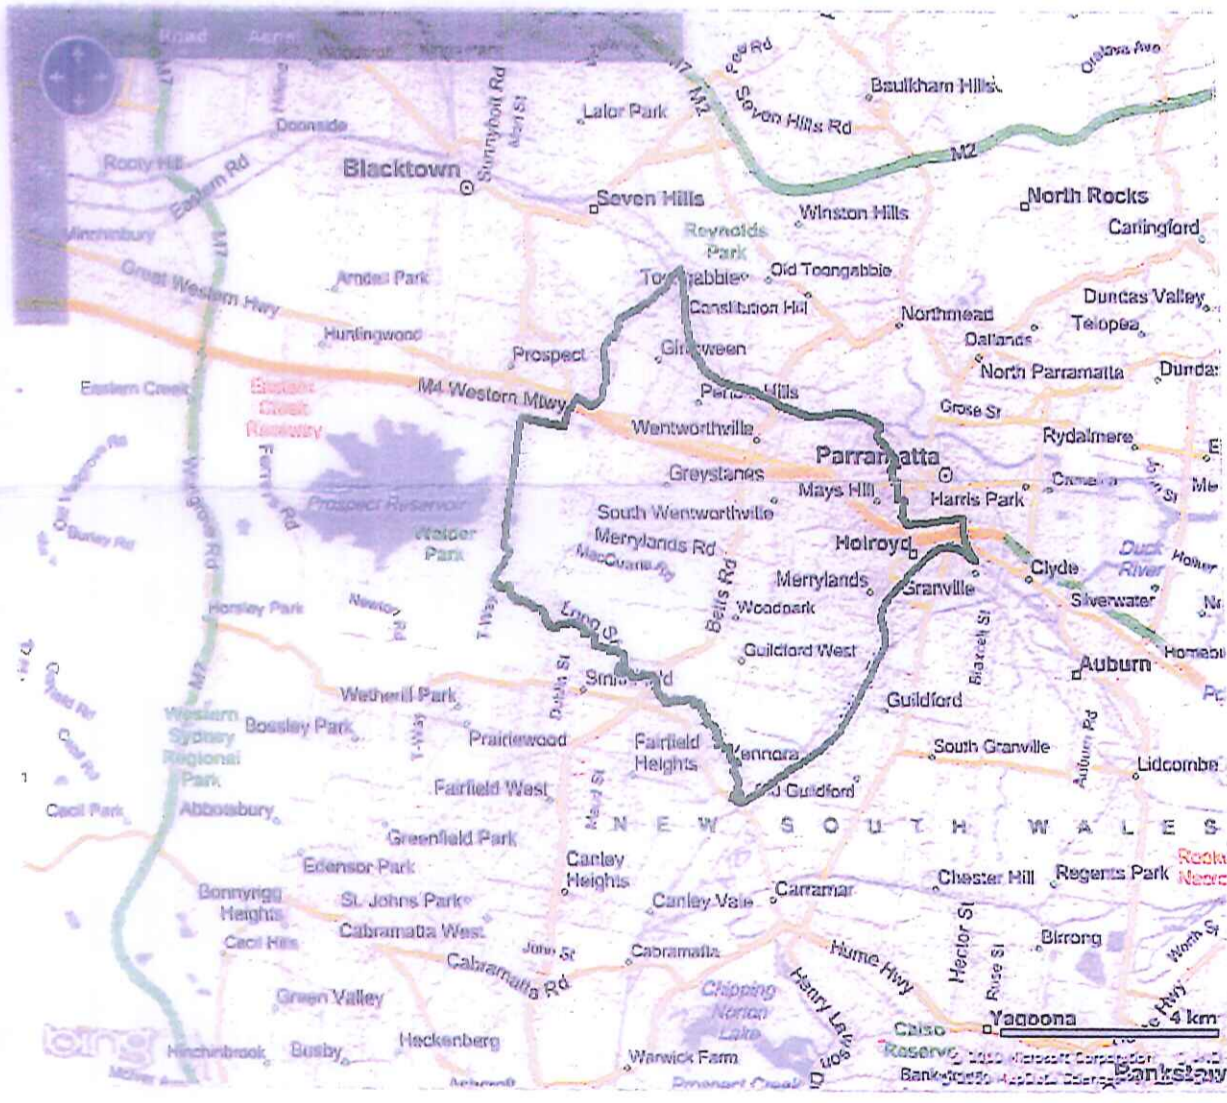

Appendix 2

LGA Map

Local Government Area

Local Government Area

Source: Sydney UBD 2005

Holroyd City is a predominantly residential area, with substantial industrial areas and some commercial areas. The City encompasses a total land area of nearly 40 square kilometres.

Holroyd is named after Arthur Todd Holroyd, the first Mayor of the municipality.

Local Government Area

Wentworthville Leagues Club