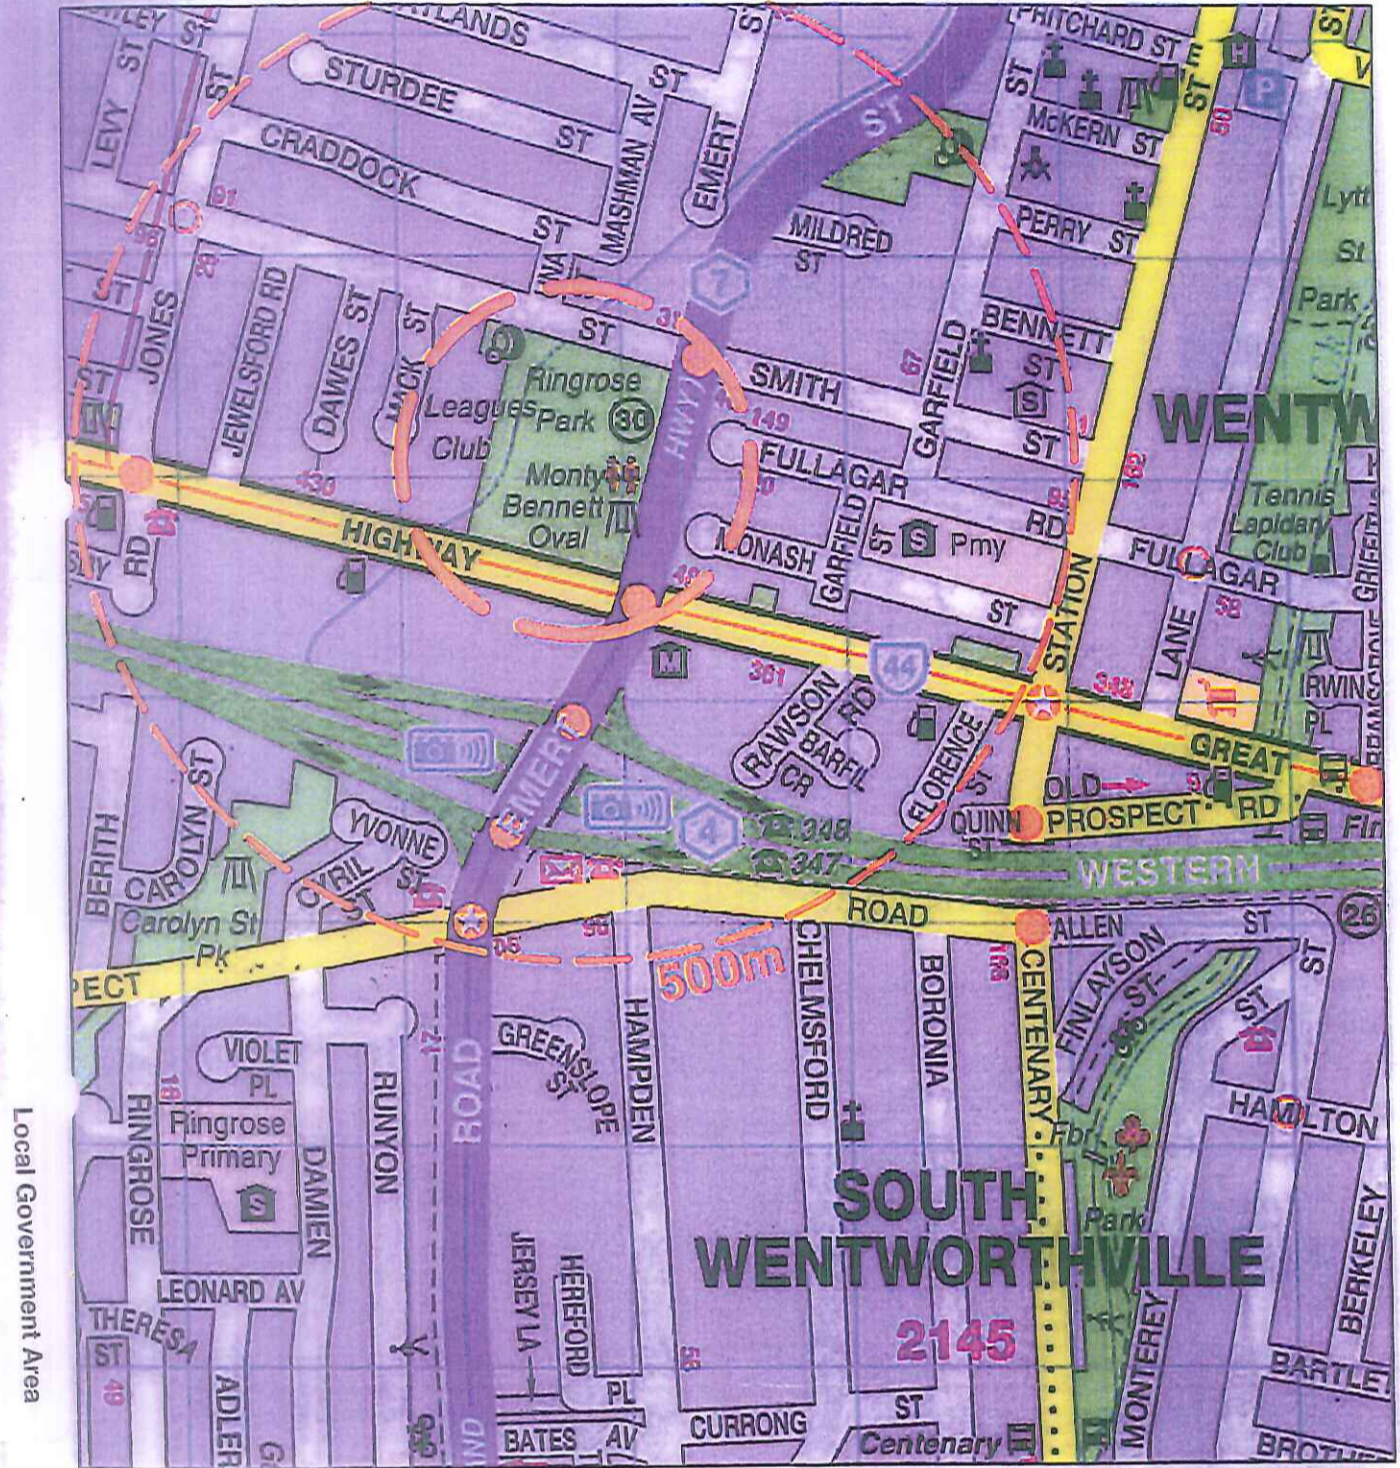

Appendix 2

LGA Map

Local Government Area

Local Government Area

Source: Sydney UBD 2005

Holroyd City is a predominantly residential area, with substantial industrial areas and some commercial areas. The City encompasses a total land area of nearly 40 square kilometres.

Holroyd is named after Arthur Todd Holroyd, the first Mayor of the municipality.

Local Government Area

Wentworthville Leagues Club